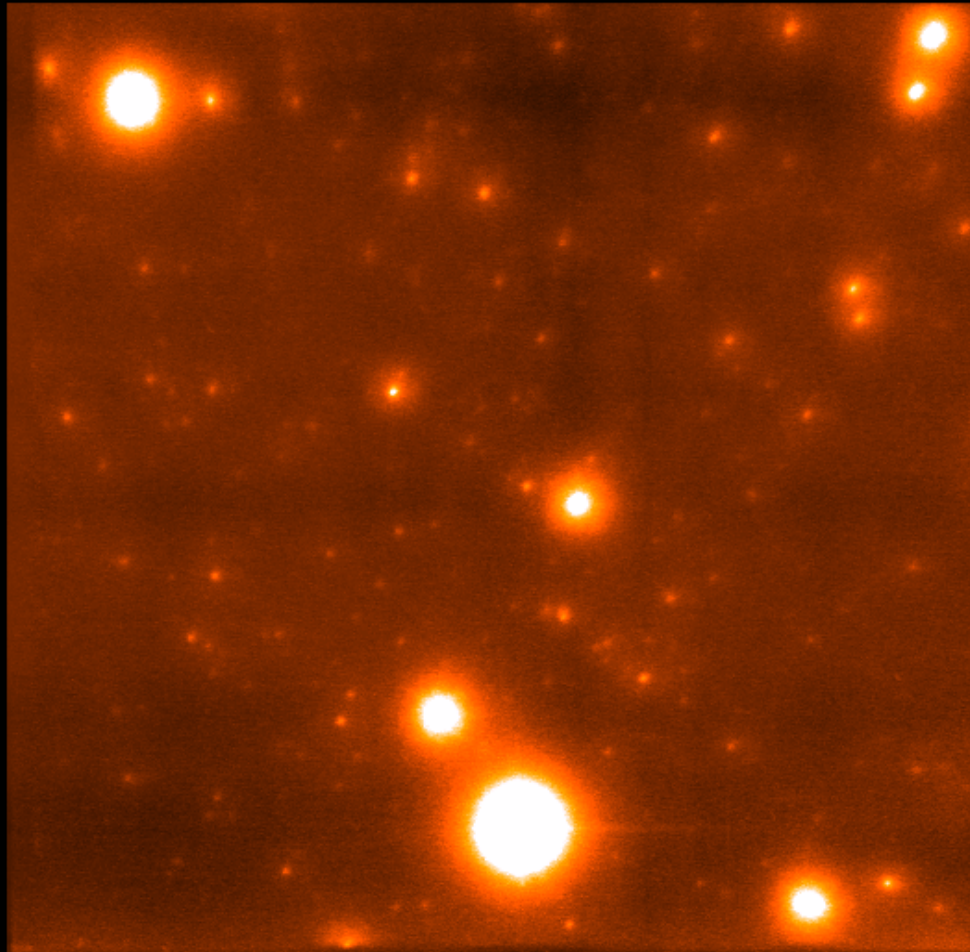

What's Hot on Palomar?

What's Hot on Palomar?

What's Hot on Palomar?

Adaptive Optics

LuckyCam - Visible Light AO

Globular Star Cluster M13

Globular Star Cluster M13

10" x 10" 0.6 arc sec seeing

Globular Star Cluster M13

10" x 10" 0.6 arc sec seeing

Globular Star Cluster M13

Cat's Eye Nebula

10" x 10" 0.8 arc sec seeing

Cat's Eye Nebula

10" x 10" 0.8 arc sec seeing

What's Next?