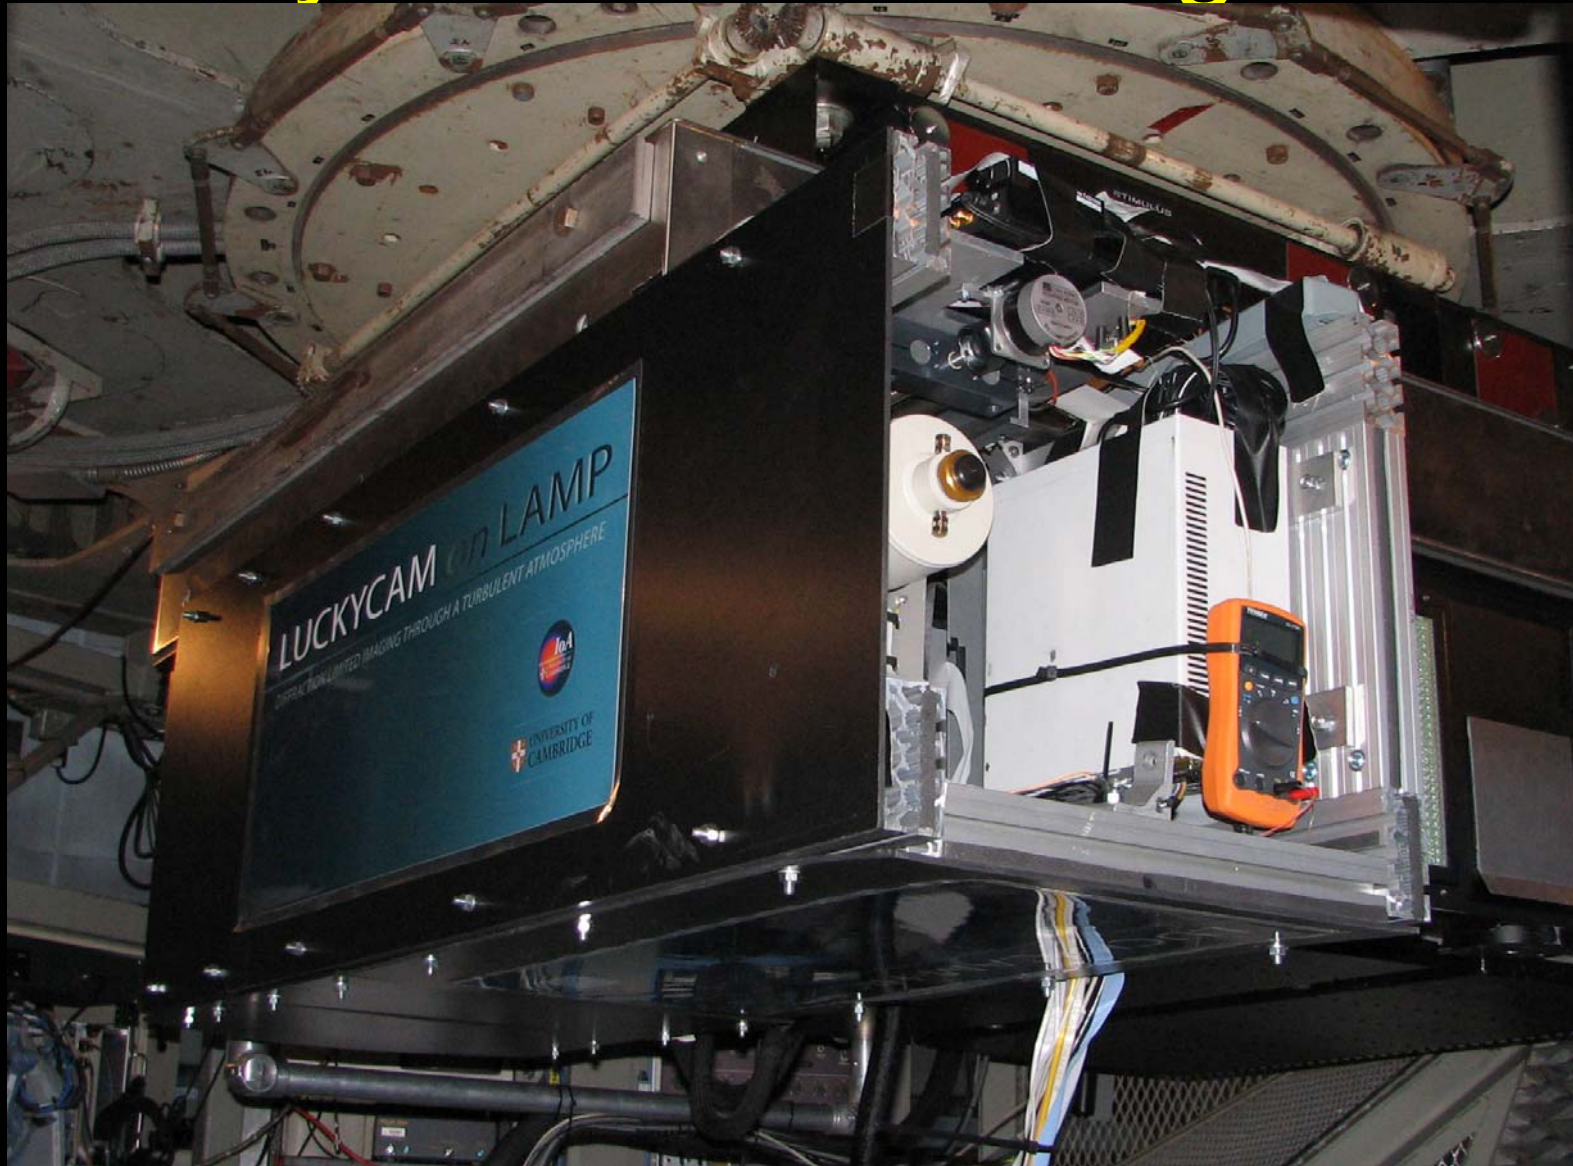

What's Hot on Palomar?

What's Hot on Palomar?

What's Hot on Palomar?

Adaptive Optics

LuckyCam - Visible Light AO

Globular Star Cluster M13

Globular Star Cluster M13

10" x 10" 0.6 arc sec seeing

Globular Star Cluster M13

10" x 10" 0.6 arc sec seeing

Globular Star Cluster M13

Cat's Eye Nebula

10" x 10" 0.8 arc sec seeing

Cat's Eye Nebula

10" x 10" 0.8 arc sec seeing

What's Next?