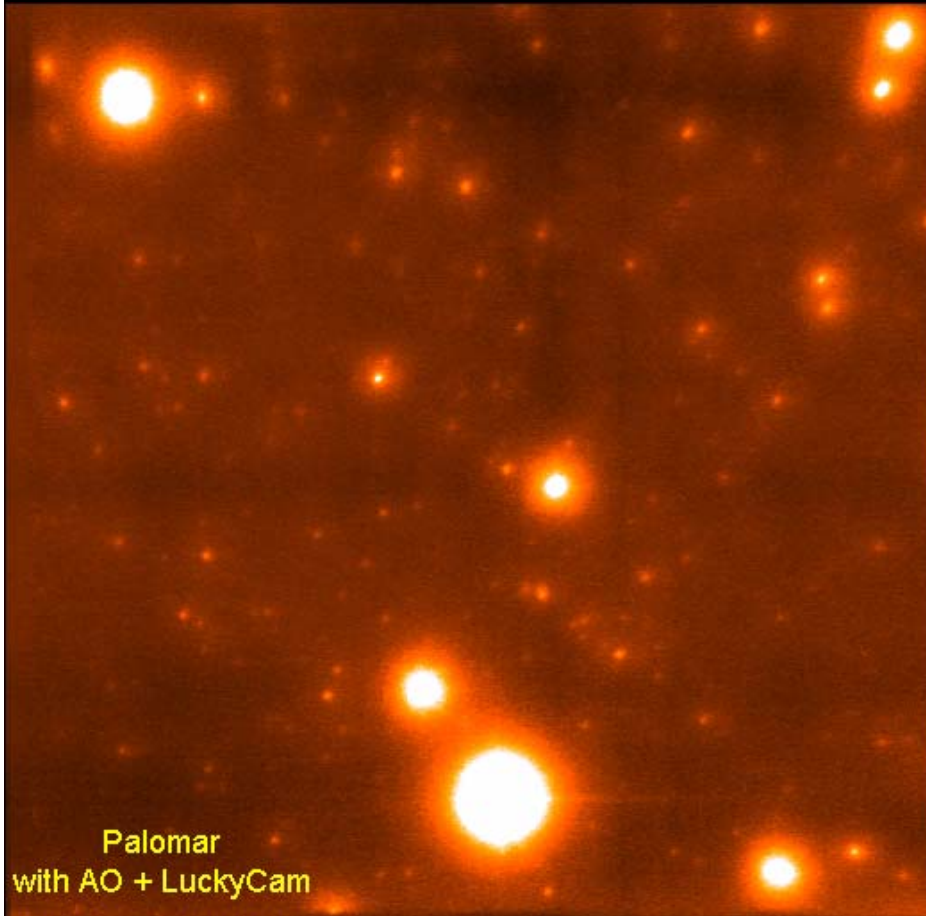

What's Hot on Palomar?

What's Hot on Palomar?

What's Hot on Palomar?

Adaptive Optics

LuckyCam - Visible Light AO

Globular Star Cluster M13

Globular Star Cluster M13

10" x 10" 0.6 arc sec seeing

Globular Star Cluster M13

10" x 10" 0.6 arc sec seeing

Globular Star Cluster M13

Cat's Eye Nebula

10" x 10" 0.8 arc sec seeing

Cat's Eye Nebula

10" x 10" 0.8 arc sec seeing

What's Next?