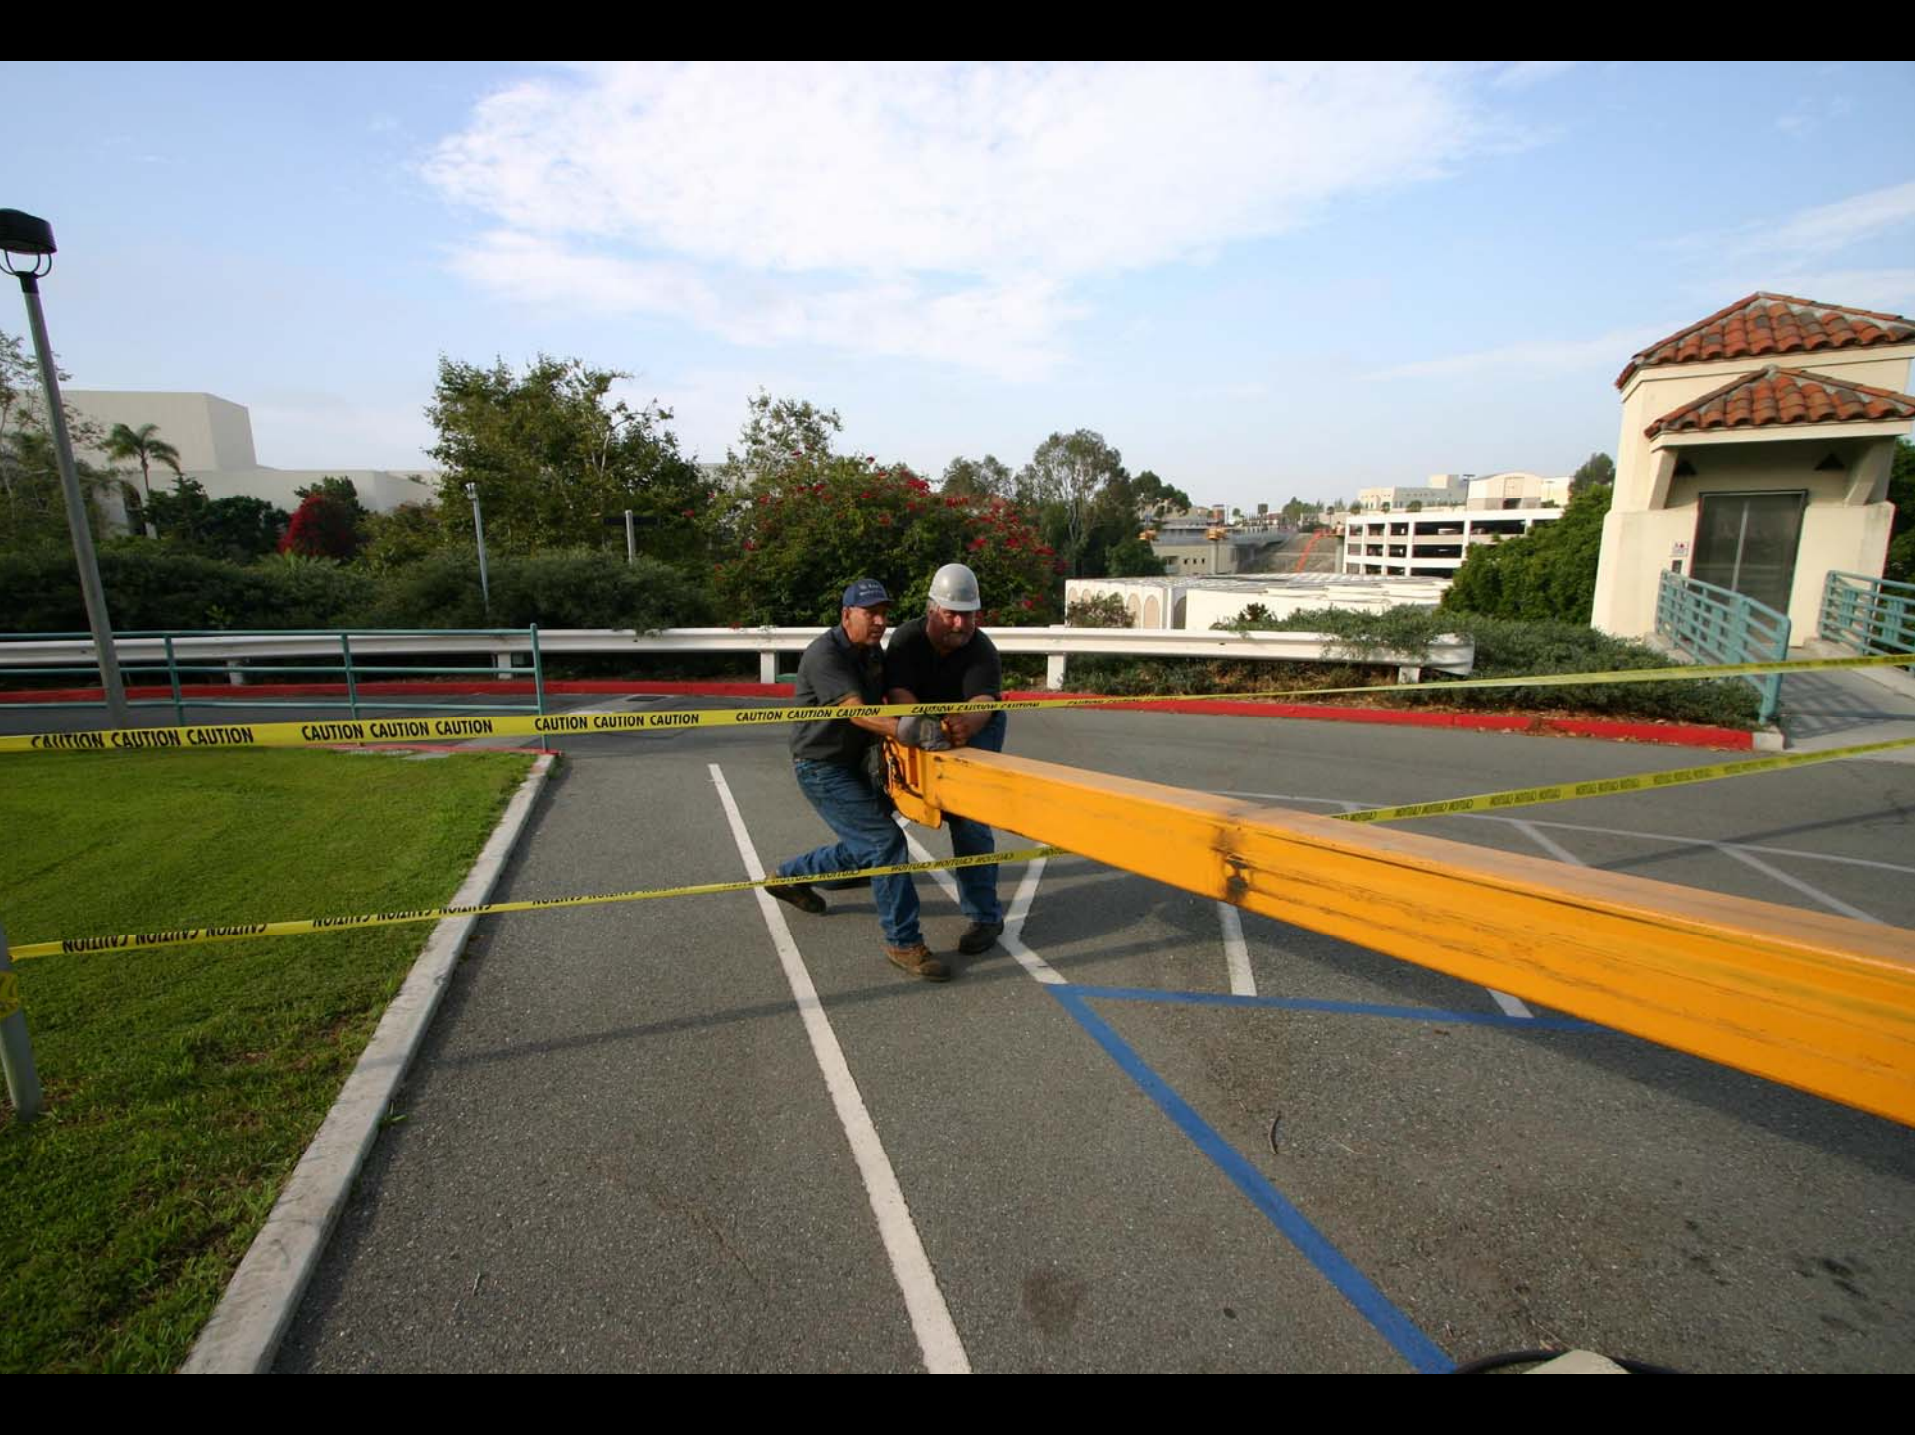

**UPGRADING
THE
RELAY
BETWEEN
MOUNT
SOLEDAD
AND
LYONS
PEAK
AT
SAN DIEGO
STATE
UNIVERSITY**

PAUL'S
CRANE SERVICE

Paul's
CRANE SERVICE
San Diego, Ca.

Handicapped parking symbol

PAUL'S

Paul's
SERVICE
Ca

HAZAR
STAY CLEAR

A FEW FINAL TOUCHES

UPGRADE AT MOUNT PALOMAR OBSERVATORY

231

SUPA
RIVERSIDE

TOWER RESCUE TRAINING

NOW THERE'S GONNA BE TROUBLE