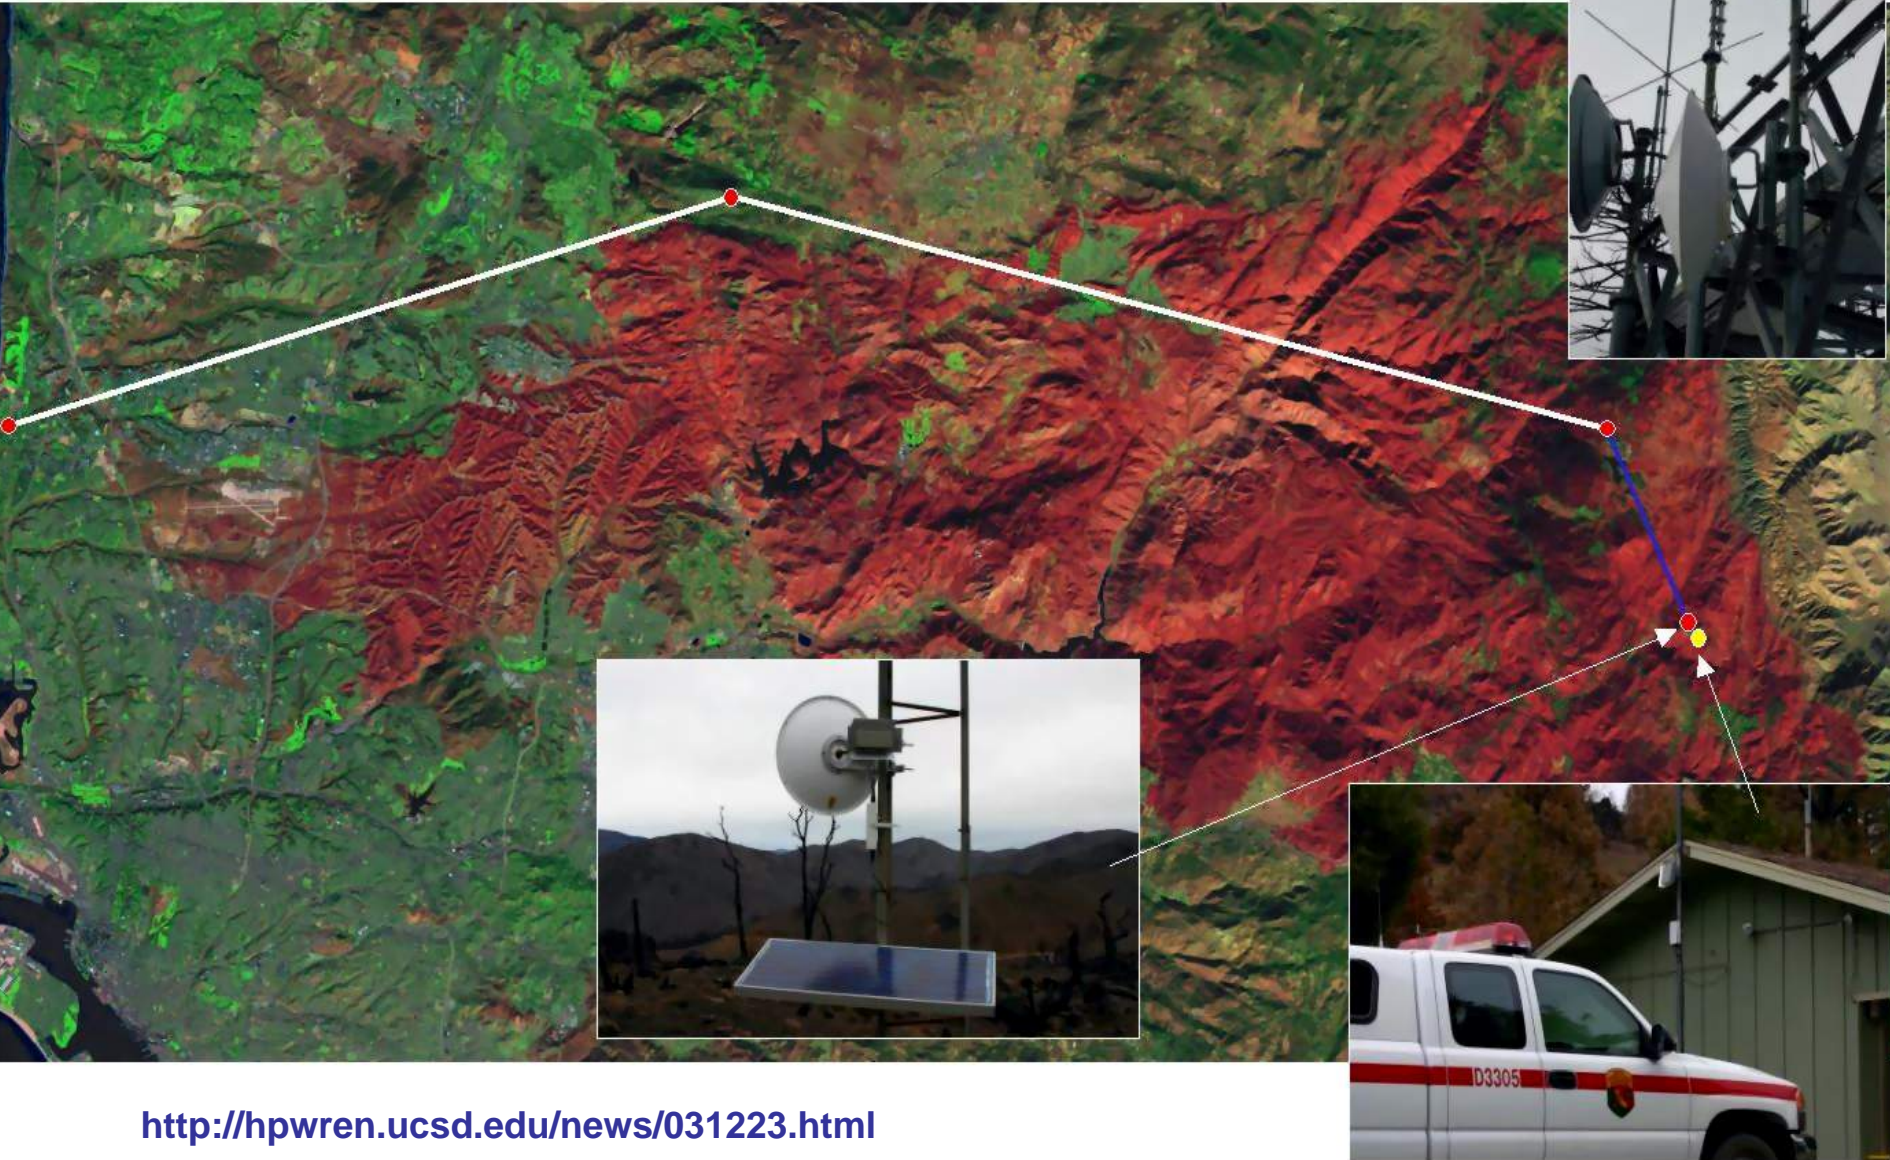

HPWREN First Responder Collaborations

July 16, 2003 – CDF Air Attack Base in San Diego collaborates with HPWREN to monitor operations and fire conditions via network connection

Early morning, 26 October 2003, real-time images from the CDF Air Attack Base in Ramona. The images on this page were taken by a 1288x968 pixel IQeye3 camera, some (especially the pre-06:15 ones) automatically by built-in motion detect, some others by a process set up around 06:15 to collect images synchronously approximately every 12 seconds.

December 23, 2003

CDF La Cima connection in the Cedar Fire post-burn area

<http://hpwren.ucsd.edu/news/031223.html>

June 24, 2004 - Lyons Peak Real-Time Sensor Data Distribution across HPWREN

<http://hpwren.ucsd.edu/Sensors/LyonsPeak/ghex.html>

Real-time sensor implementation at an HPWREN backbone site